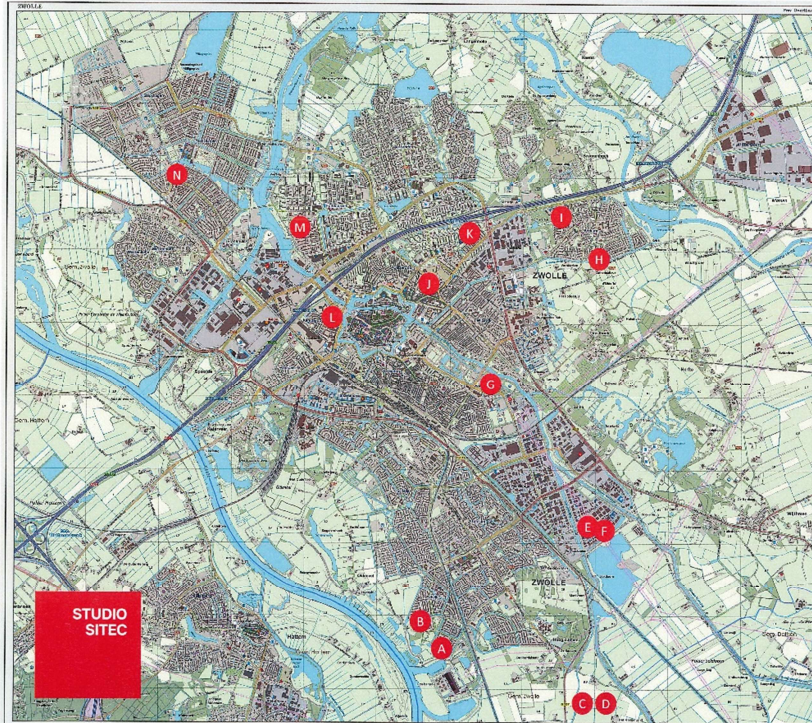

STUDIO SITEC Buildings in The Netherlands

Zwolle Outskirts

Thank you for your interest in our work. As it is not possible for us to organize personal tours or visitor appointments to STUDIO SITEC buildings, we are happy to give you the most relevant information regarding the location of selected buildings in The Netherlands. We kindly ask you to respect our clients' privacy when visiting. Many thanks.

SELECTED STUDIO SITEC PROJECTS - NL Zwolle Outskirts

- A** 'Alles uit de Kast' Von Piekartsmarke 2-20
- B** House K1 Luteynmarke 22
- C** Gasstation Windesheim Wijnense Weg 45
- D** House Windesheim Wijnense Weg 47
- E** SEK Building Paxtonstraat 23-25-27
- F** IJsselgroen Workshop (now Multipox) Telfordstraat
- G** 'De Nooterhof' Museum & Education Centre Goertjesweg
- H** House P Revislaan 4
- I** House VO Sparrenlaan 76
- J** Berkumstraat Apartments Berkumstraat 56
- K** Houses & Apartments Pieter van Bleywijkstraat
- L** Hoogstraat Apartments Hoogstraat 58-62 – Nachtegaalstraat 69
- M** 'Kembang Baru' Apartments Handellaan 237
- N** 'Ensemble' Apartments Belvédèrelaan 363-463

F

IJsselgroen Workshop (now Multipox)
Telfordstraat.

G

'De Nooterhof' Museum & Education
Centre
Goertjesweg.

H

House P
Reviuslaan 4.

I

House VO
Sparrenlaan 76.