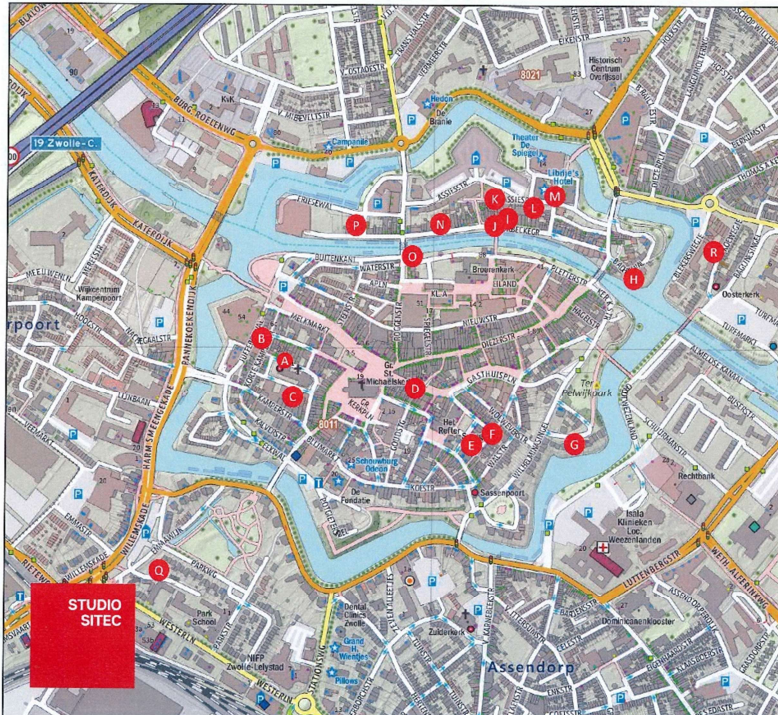

STUDIO SITEC Buildings in The Netherlands

Zwolle Inner City

Thank you for your interest in our work. As it is not possible for us to organize personal tours or visitor appointments to STUDIO SITEC buildings, we are happy to give you the most relevant information regarding the location of selected buildings in The Netherlands. We kindly ask you to respect our clients' privacy when visiting. Many thanks.

SELECTED STUDIO SITEC PROJECTS - NL – Zwolle Inner City

- | | |
|--|--|
| A Peperbus Entrance Object
Ossenmarkt 40 | K Proot Juwelers
Posthoornsbredehoek 14 |
| B Stadsherstel Apartments
Kort Kamperstraat 16 | L Bulthaupt Kitchen Studio &
Apartments
Assiesplein 1 |
| C Huis van Hearsolte
Apartments
Kamperstraat 11 | M Entrance Object, Nibourg
Interiors
Spinhuisplein 2 |
| D Keuzekamp Shop
Oude Vismarkt 18-20 | N House Wichers (New
House & Monument)
Thorbeckegracht 56 |
| E Apart Micro-Hotel &
Nieuwe Markt
10/Schoutenstraat | O Apartments
Buitenkant 22/Steenstraat |
| F SH Apartments & Garage
Samuel Hirschstraat 4-6 | P 'Hof van Thorbecke'
Apartments & Houses
Thorbeckegracht/Frieseval |
| G House B
Ter Pelkewijkpark 8b | Q House Van Eijk
Emmawijk 23 |
| H House Bartels
Badhuiswal 1 | R Apartments & Semi-
detached Houses
Bleekerswege/Koewegje |
| I Office & Apartments in 'Het Pakhuis'
Monument
Thorbeckegracht 39 | |
| J Office & New Apartments in Monument
'De Factor'
Thorbeckegracht 40/ Heligeweg 6 | |

A Peperbus Entrance Object, Ossenmarkt 40.

B Stadsherstel Apartments, Korte Kamperstraat 16.

C

Huis van Haersolte Apartments,
Kamperstraat 11.

D

Keuzekamp Shop
Oude Vismarkt 18-20.

E

Apart Micro-hotel,
Nieuwe Markt
10/Schoutenstraat.

F

SH Apartments &
Garage, Samuel
Hirschstraat 4-6

G

House B, Ter
Pelkwijkpark 8b.

H

House Bartels,
Badhuiswal 1.

I

'Het Pakhuis' Office & Apartment,
Thorbeckgracht 39